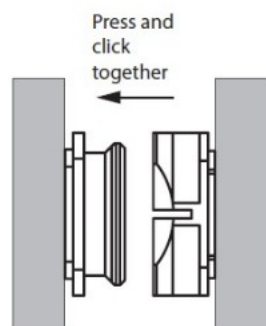

SISO A/S

Mileparken 11
DK-2740 Skovlunde
Denmark
VAT: DK 24786013

Phone +45 45 830 900

www.siso.dk
siso@siso.dk

Danske Bank
Nytorv Branch
Copenhagen
SWIFT: DABADKKK

Account no.
4180 3112 112936
IBAN Account
DK7230003112112936