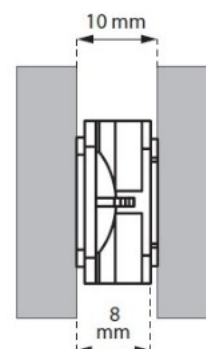

PRODUCT SHEET

Description:

Click Button Panel Connector, Grey PC, Female, 20,5x20,5mm, No Screws. To be fixed W/Screw or by Glue, Max Pull Out Load, 5 Kg.pr. Clip,10mm Panel Distance, \varnothing 5mm Screw Hole

Item number:

11.05.819-5

Units	Box	Carton	HS Code	Barcode
Pcs.	5000	10000	3926909790	 5704866484527

Female

SISO A/S

Mileparken 11
DK-2740 Skovlunde
Denmark
VAT: DK 24786013

Phone +45 45 830 900

www.siso.dk
siso@siso.dk