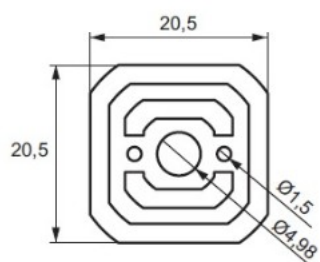

PRODUCT SHEET

Description:

Click Button Panel Connector, Grey PC, Female, 20,5x20,5mm, No Screws. To be fixed W/Screw or by Glue, Max Pull Out Load, 5 Kg.pr. Clip,10mm Panel Distance, \varnothing 5mm Screw Hole

Item number:

11.05.819-5

Units	Box	Carton	HS Code	Barcode
Pcs.	5000	10000	3926909790	 5704866484527

Female

SISO A/S

Mileparken 11
DK-2740 Skovlunde
Denmark
VAT: DK 24786013

Phone +45 45 830 900

www.siso.dk
siso@siso.dk