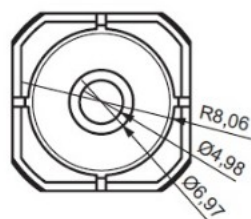

PRODUCT SHEET

Description:

Click Button Panel Connector, Grey PC, Female, 20,5x20,5mm, No Screws. To be fixed W/Screw or by Glue, Max Pull Out Load, 5 Kg.pr. Clip,10mm Panel Distance, \varnothing 5mm Screw Hole

Item number:

11.05.819-5

Units	Box	Carton	HS Code	Barcode
Pcs.	5000	10000	3926909790	 5704866484527

Female

SISO A/S

Mileparken 11
DK-2740 Skovlunde
Denmark
VAT: DK 24786013

Phone +45 45 830 900

www.siso.dk
siso@siso.dk